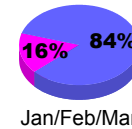

Gender Comparison 2008-2009