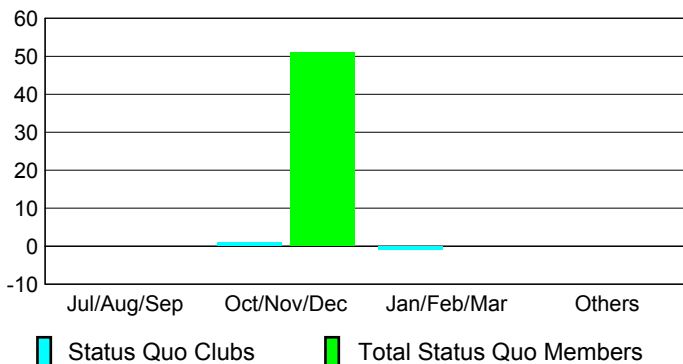

### Clubs 2007-2008

Month	New Club Goal	Actual New Clubs	Actual Dropped Clubs	Gain/Loss of Clubs	Gain/Loss of Clubs
Jul/Aug/Sep	0	0	0	0	0
Oct/Nov/Dec	1	0	0	0	0
Jan/Feb/Mar	1	0	0	0	0
Apr/May/June	0	0	0	0	3
<b>Totals</b>	<b>2</b>	<b>0</b>	<b>0</b>	<b>0</b>	<b>3</b>

### Club Results 2008-2009

Goal, New, Dropped, Gain/Loss

### Comparison of Club Gain/Loss

Current Year Compared to the Previous Year

### YTD Status Quo Clubs 2008-2009

Status Quo Clubs Compared to Status Quo Members