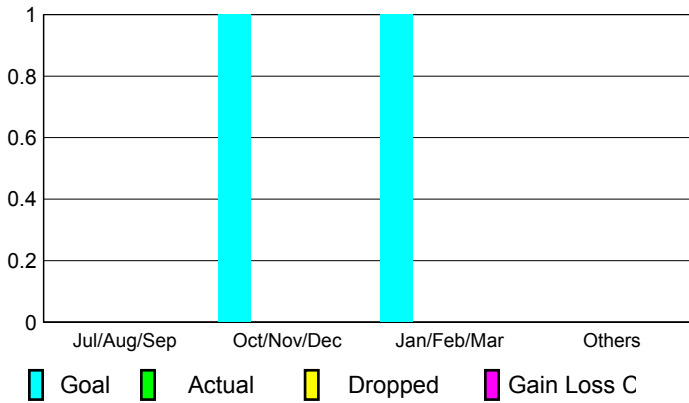

2008-2009 GMT Quarterly Report for District (or Undistricted) **District 108IB2**

GMT: **FEDERICO STEINHAUS**

Location: **ITALY**

GMT CA: **4**

CLUBS

Club Results 2008-2009

Clubs 2007-2008

Month	New Club Goal	Actual New Clubs	Actual Dropped Clubs	Gain/Loss of Clubs	Gain/Loss of Clubs
Jul/Aug/Sep	0	0	0	0	0
Oct/Nov/Dec	1	0	0	0	0
Jan/Feb/Mar	1	0	0	0	0
Apr/May/June	0	0	0	0	3
Totals	2	0	0	0	3

Club Results 2008-2009

Goal, New, Dropped, Gain/Loss

Comparison of Club Gain/Loss

Current Year Compared to the Previous Year