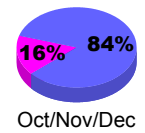

Gender Comparison 2008-2009