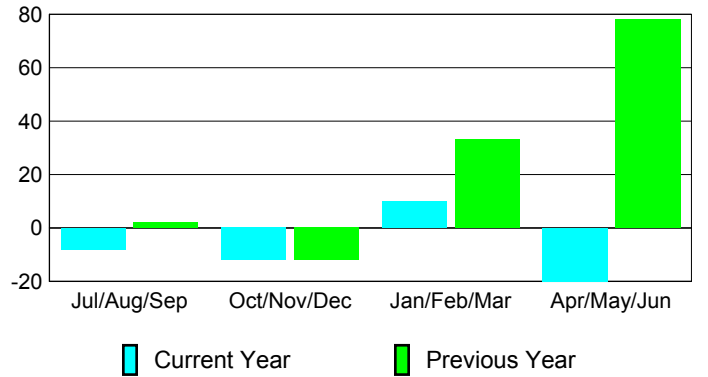

Gender Comparison 2008-2009

Male

Female