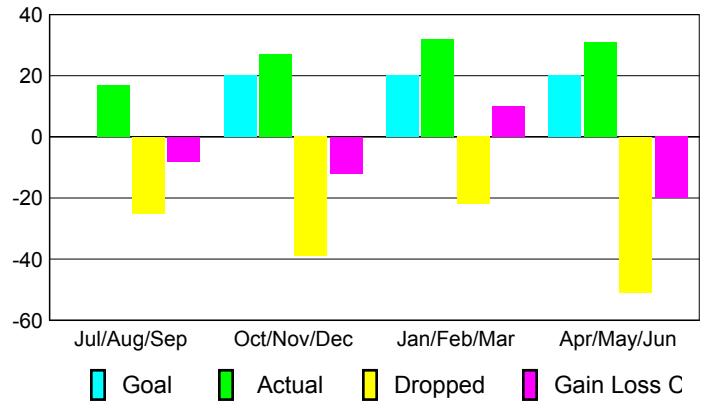

Membership Results 2008-2009

Goal, New, Dropped, Gain/Loss

Comparison of Membership Gain/Loss

Current Year Compared to the Previous Year