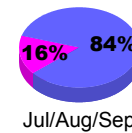

Gender Comparison 2008-2009